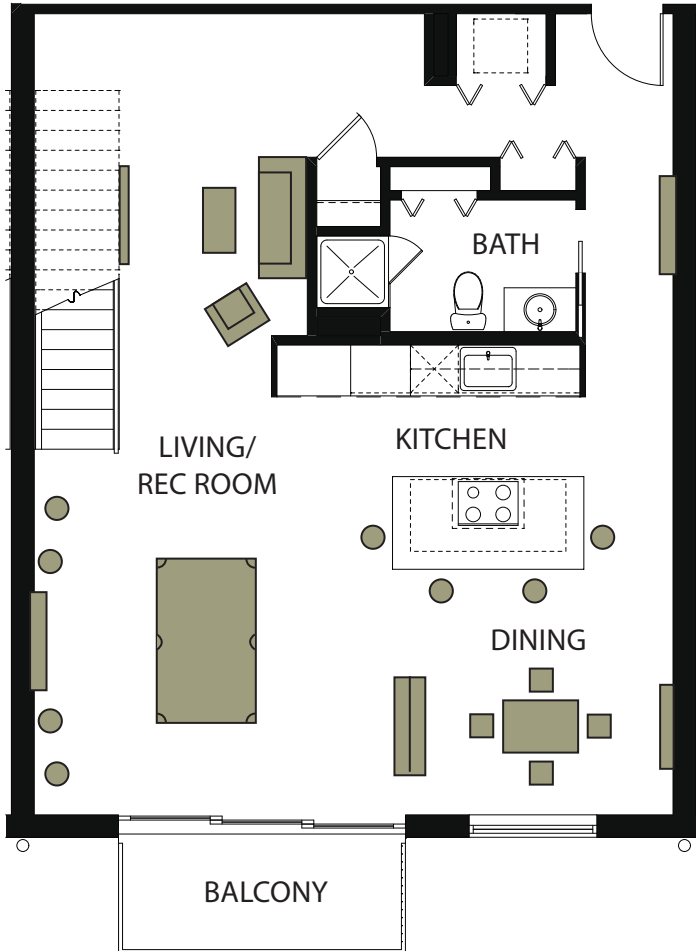

THE LOFTS AT SoMa

1,532SF

rooftop

FloorFour

Unit402

1 Bed/2 Bath

THE LOFTS AT SoMa

1,532SF

rooftop

FloorFour

Unit404

1 Bed/2 Bath