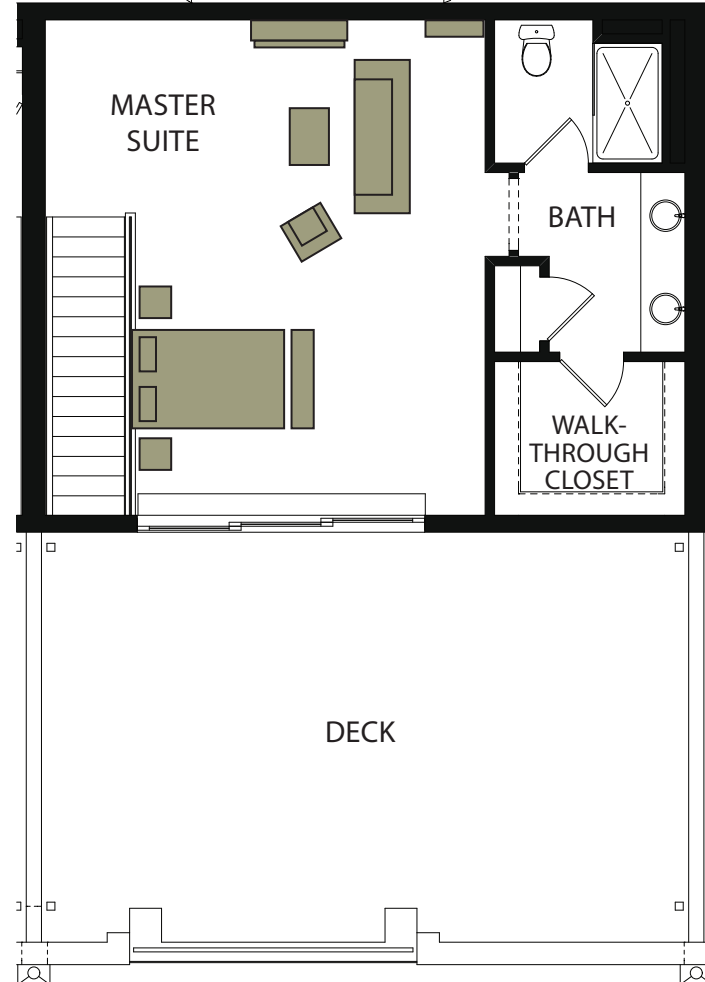

THE LOFTS AT SoMa

1,532SF

rooftop

FloorFour

Unit402

1 Bed/2 Bath

THE LOFTS AT SoMa

1,532SF

rooftop

FloorFour

Unit404

1 Bed/2 Bath