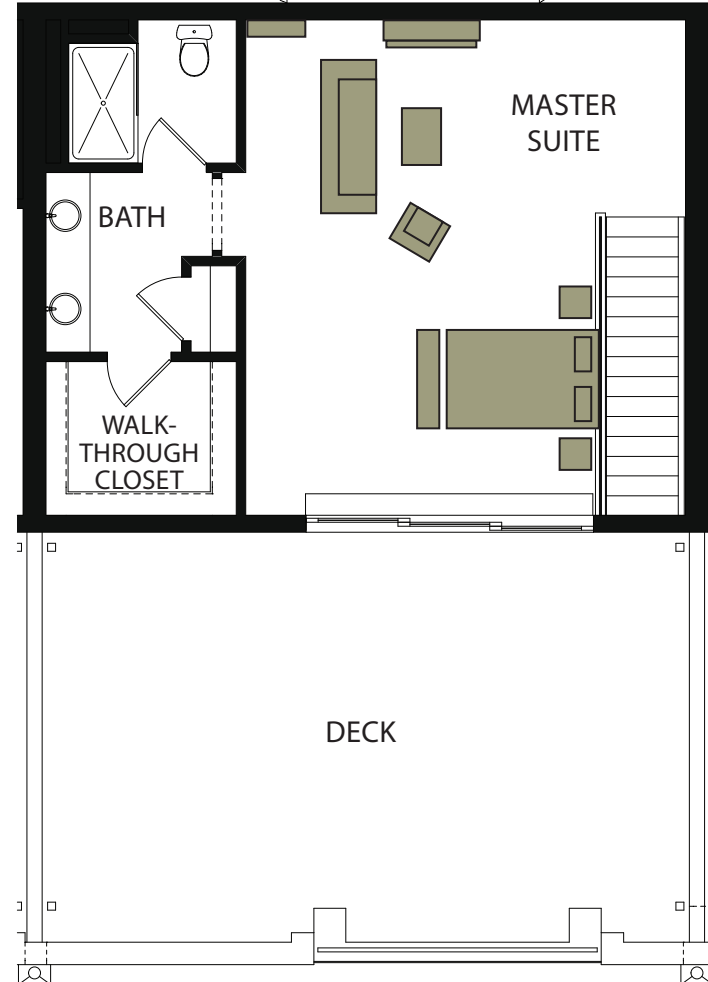

THE LOFTS AT SoMa

1,532SF

rooftop

FloorFour

Unit402

1 Bed/2 Bath

THE LOFTS AT SoMa

1,532SF

rooftop

FloorFour

Unit404

1 Bed/2 Bath